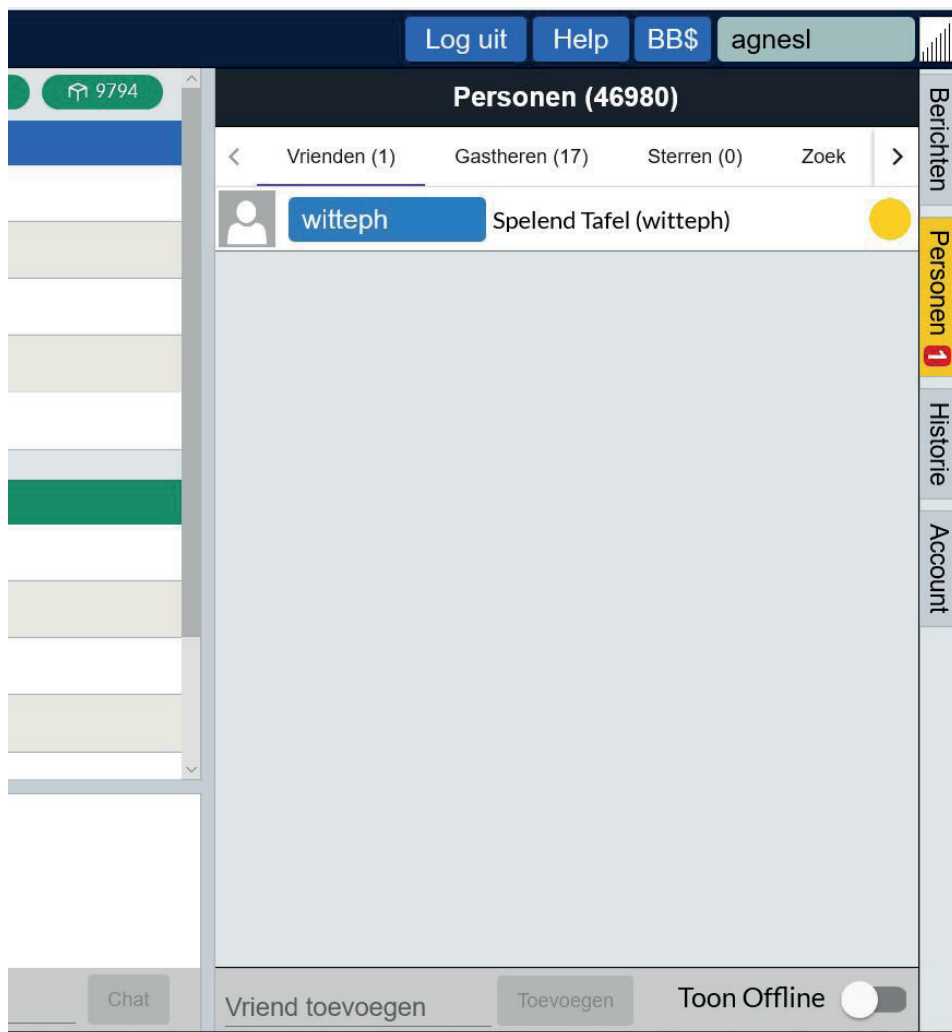

Helemaal RECHTS staan er een aantal TABs met als tweede keuze “personen” (hier geel gekleurd)

Hier kunnen we onze vrienden toevoegen met wie we straks gaan bridgen. Dat doe je door onderaan de knop “vrienden toevoegen” aan te klikken en daarin dan de BBO account namen van je vrienden in te voegen (telkens invoegen aanklikken). Je gaat eventueel geen namen zien verschijnen omdat die vrienden wellicht niet ONLINE zijn. Maar indien je helemaal rechts OFFLINE aanklikt dan zie je alle namen verschijnen.